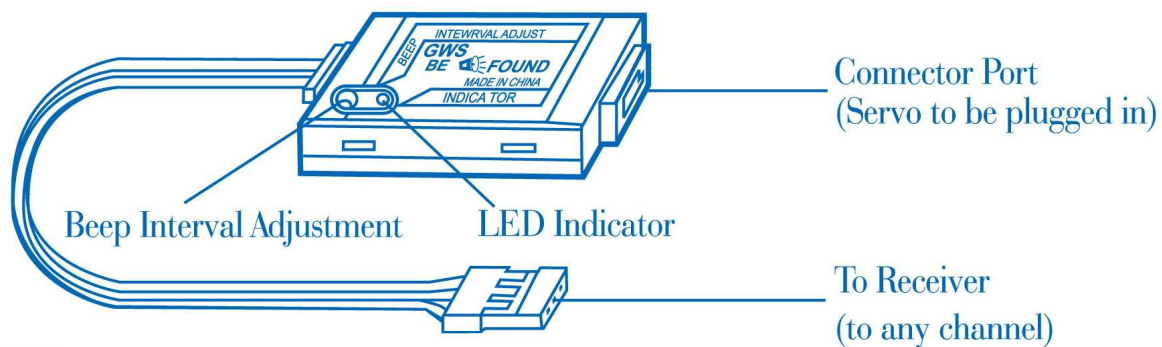

THIS DEVICE "BE-FOUND" HAS BEEN DESIGNED TO WARN YOU BY BEEPING OF THE CONDITION OF THE SIGNAL RANGE AND THE BATTERY VOLTAGE WHEN IT BECOMES OUT OF ITS SAFETY LIMITS.

SPECIFICATION

- Dimension: 40X21X16mm(9.4grams)
- Normal Operation Voltage: 4.8~7.2Volts(Maximum Voltage: 10.0V)
- Power Consumption: 18mA(stand-by)65 μ A(while beeping)
- Operating Temperature: -20 °C~60 °C

FUNCTION

1. It will beep to warn you of any dangerous condition by beeping when signal from the transmitter is out of its safety range and/or the transmitter power is shut off before switching off the power supply to the receiver.
2. It will also be helpful for checking the signal range of the transmitter.
3. It will automatically warn you by beeping when the power supply to the receiver and servos drops below its safety level(4.2Volts).
4. It will help you to find a missing model after lost of control by shrieking.

ADJUSTMENT

1. Please install the Be-Found between the receiver(any channel) and the servo like an extension wire.
2. Under safety and normal condition, the LED indicator will light on and the beeper will be still.
3. It will shriek when the receiver loses the radio signal and/or the power supply becomes lower than 4.2 volts while the LED indicator is flashing on and off periodically. You can adjust an interval of beep by turning the beep interval adjustment.
4. If the LED indicator may flash with no interval or irregularly, it indicates the Be-Found is performing under improper conditions. You need to check the capacity and/or voltage of your battery pack.